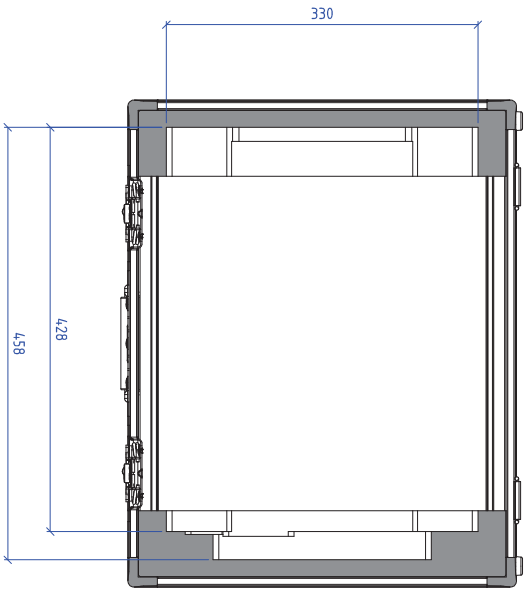

B - B

Scale 1:8	EC Pioneer CDJ3000 Reference number: 201211	Date 21/09/2020
A4		
Astroboard Zwart	Swing	Units: mm